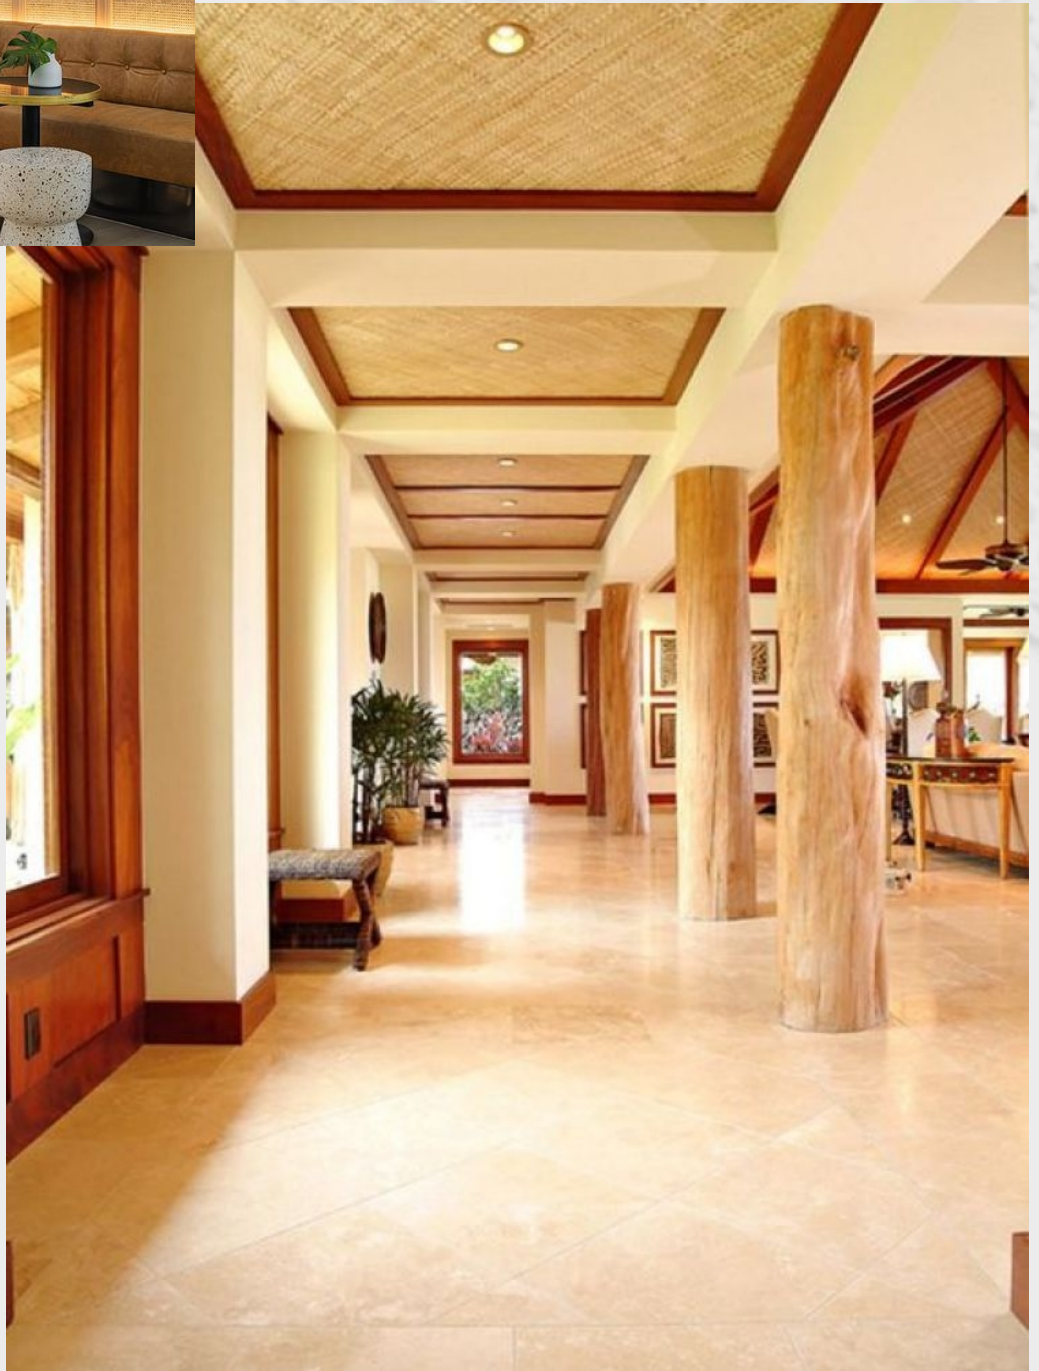

RETRO MATT
Imported Directly From Malaysia